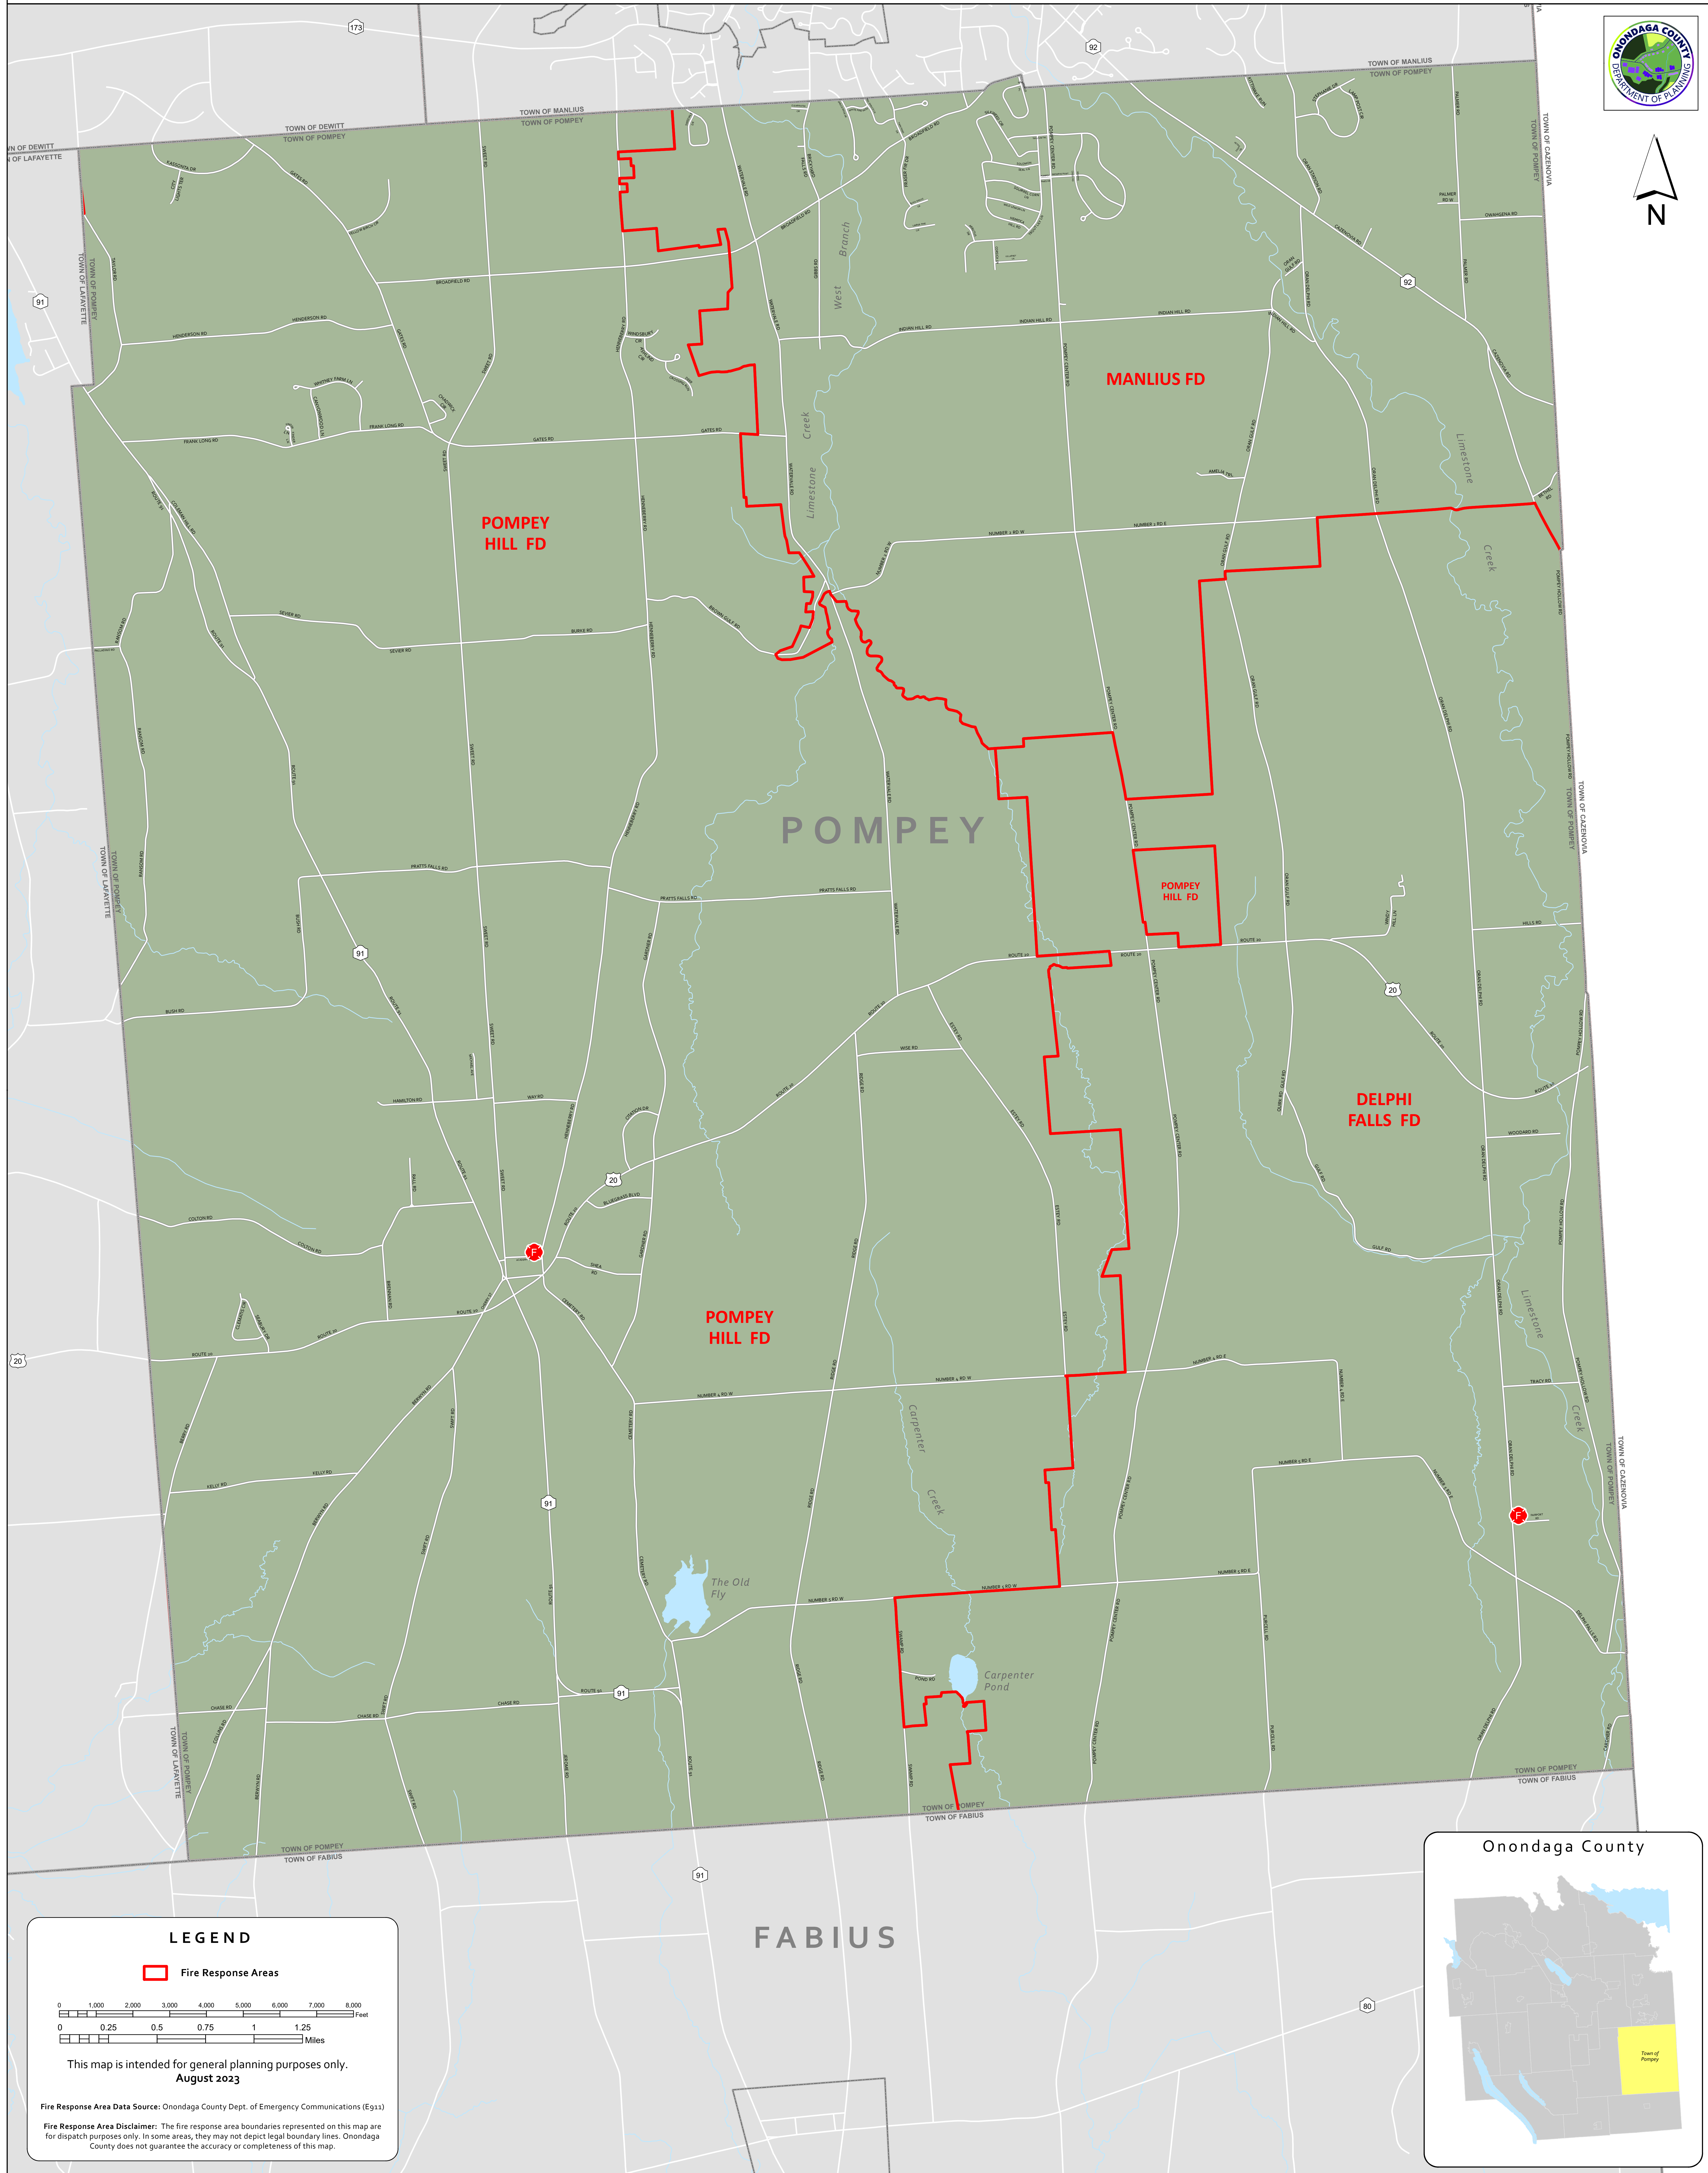

Fire Response Areas - Town of Pompey

LEGEND

Fire Response Areas

0 1,000 2,000 3,000 4,000 5,000 6,000 7,000 8,000
Feet

0 0.25 0.5 0.75 1 1.25
Miles

This map is intended for general planning purposes only.
August 2023

Fire Response Area Data Source: Onondaga County Dept. of Emergency Communications (EG11)

Fire Response Area Disclaimer: The fire response area boundaries represented on this map are for dispatch purposes only. In some areas, they may not depict legal boundary lines. Onondaga County does not guarantee the accuracy or completeness of this map.