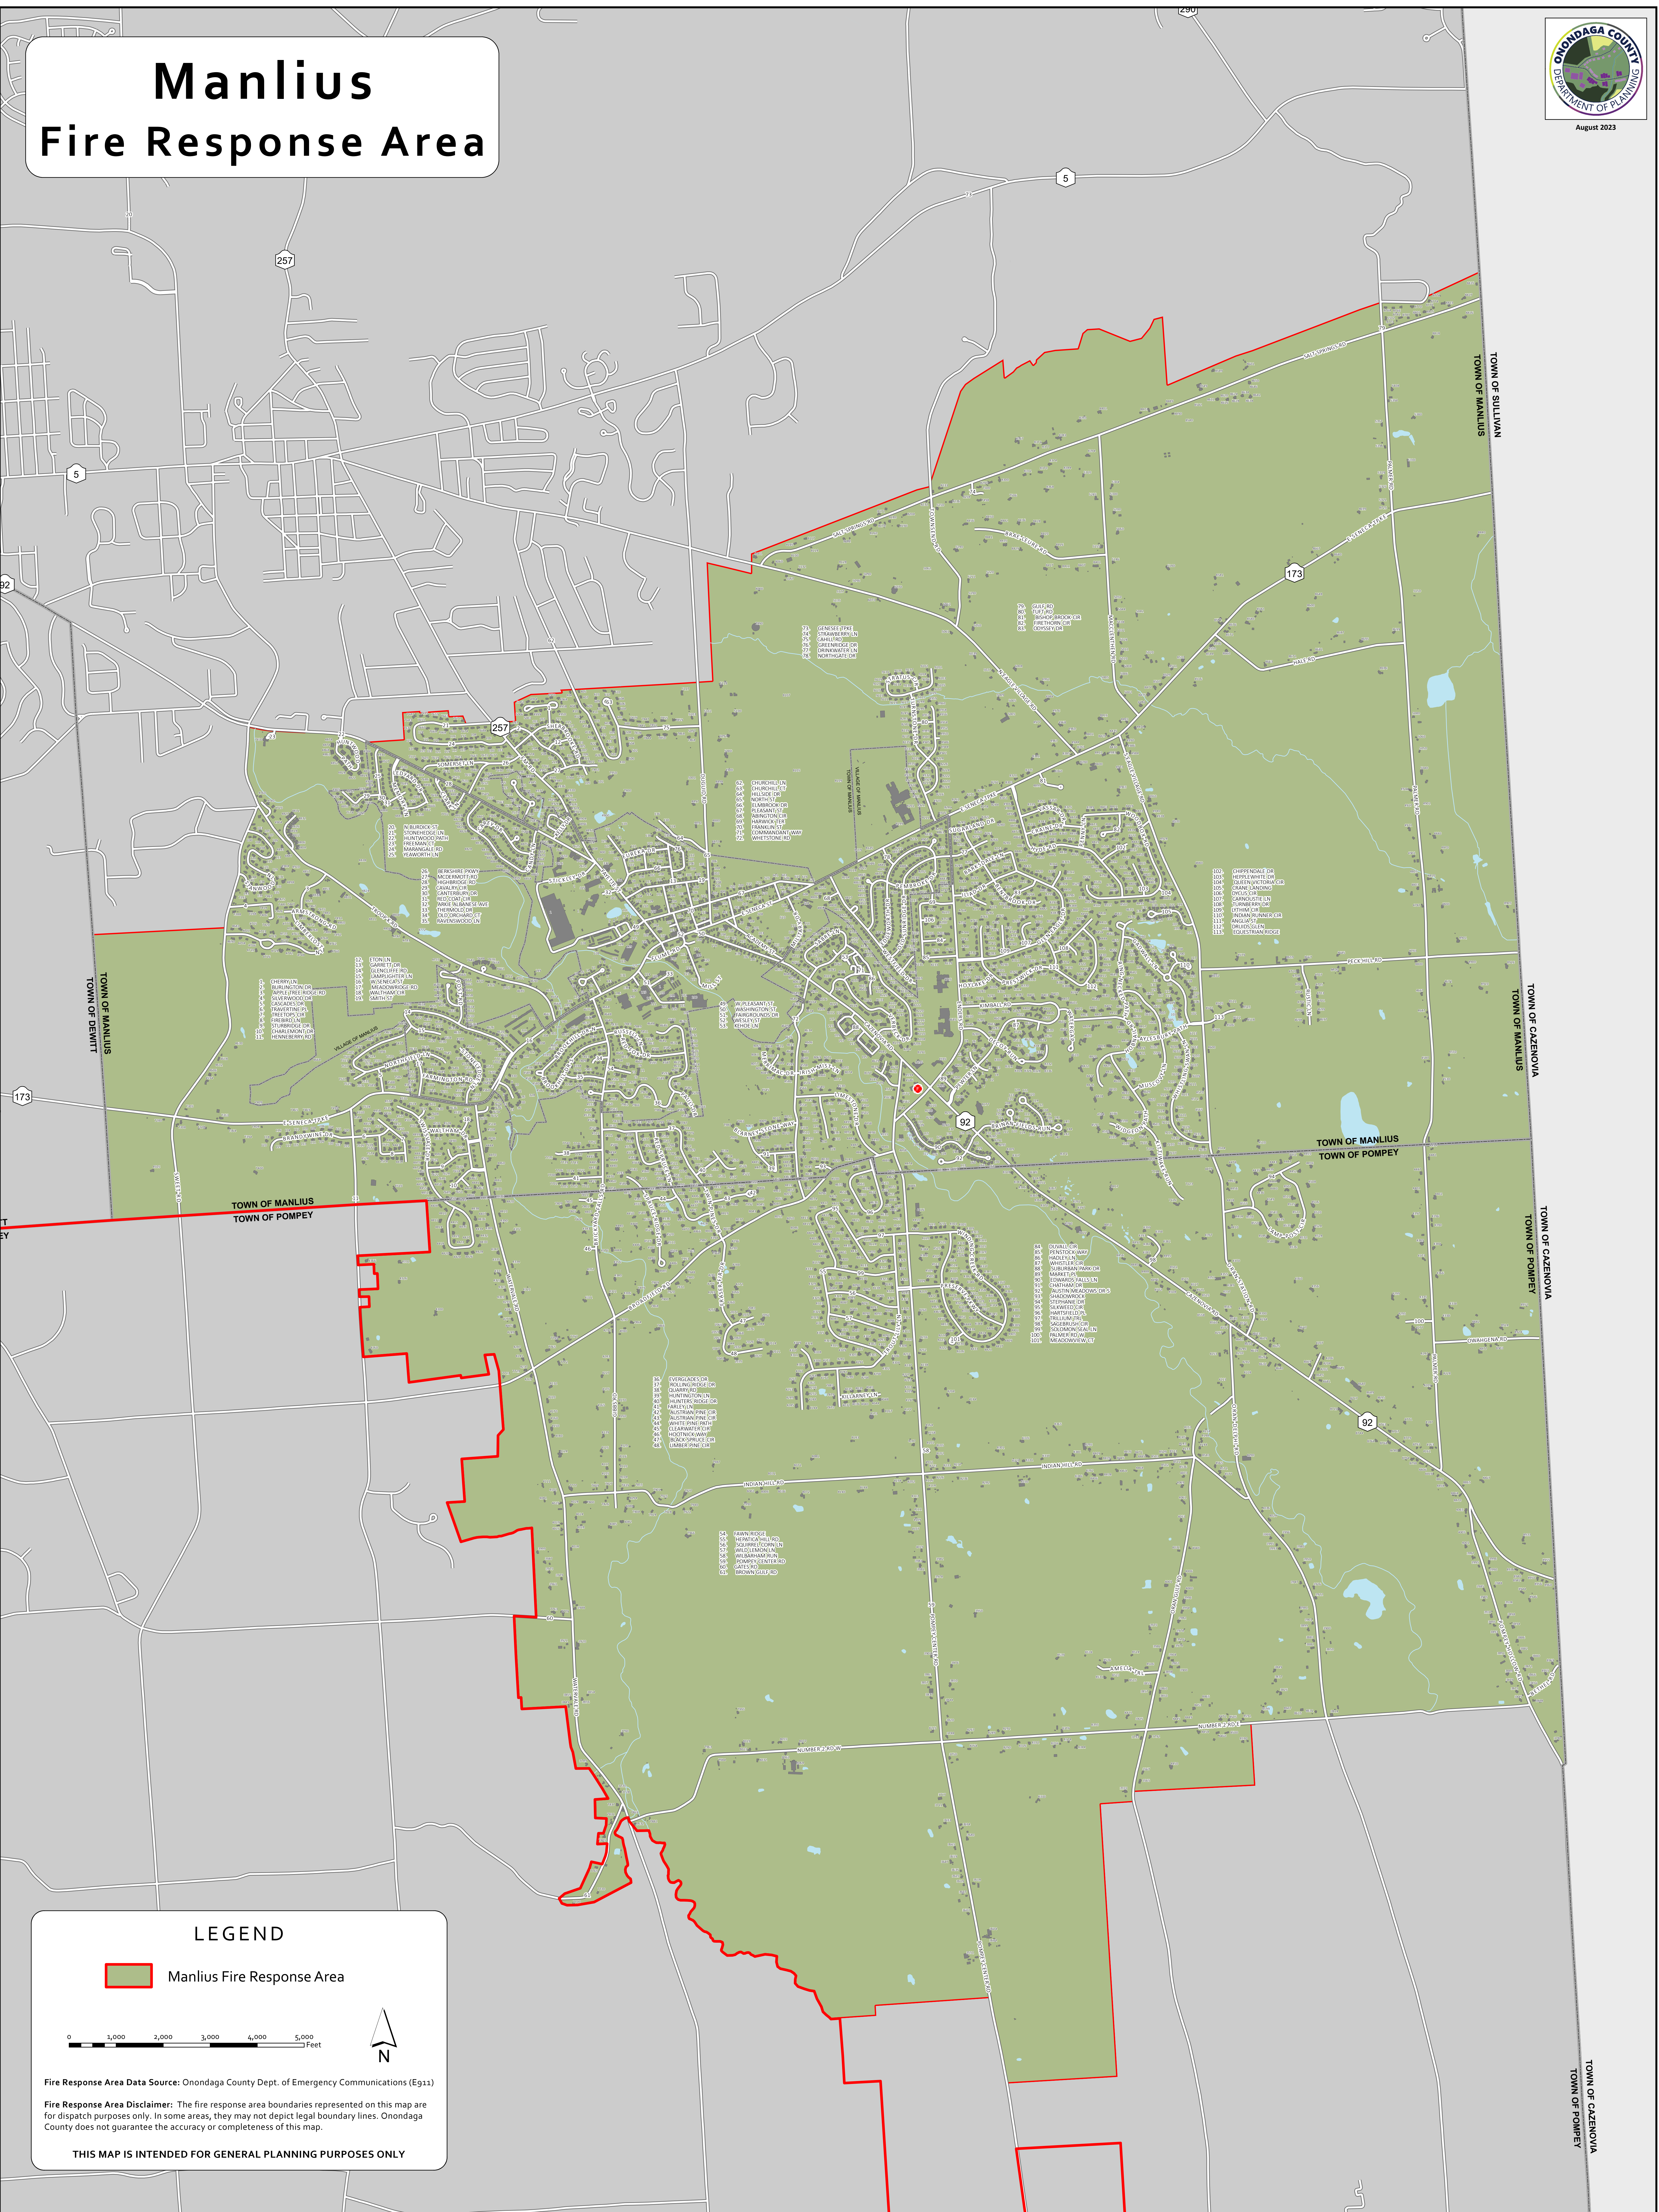

August 2023

Manlius Fire Response Area

LEGEND

Manlius Fire Response Area

0 1,000 2,000 3,000 4,000 5,000 Feet

Fire Response Area Data Source: Onondaga County Dept. of Emergency Communications (E911)

Fire Response Area Disclaimer: The fire response area boundaries represented on this map are for dispatch purposes only. In some areas, they may not depict legal boundary lines. Onondaga County does not guarantee the accuracy or completeness of this map.

THIS MAP IS INTENDED FOR GENERAL PLANNING PURPOSES ONLY

TOWN OF CAZENOVIA
TOWN OF POMPEY